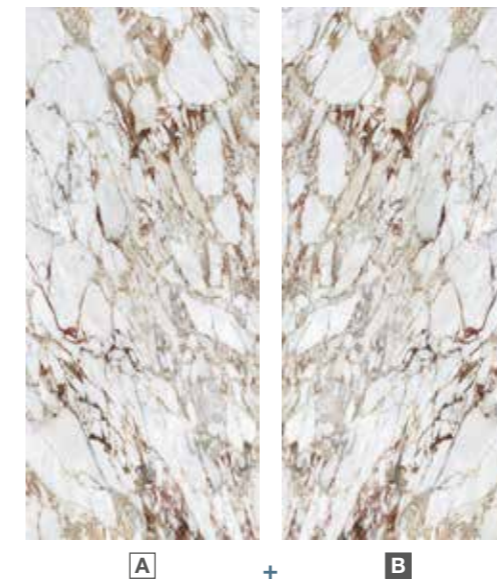

Stucchi consigliati
Recommended grouts

KERAKOLL 01 Bianco

MAPEI 103 Bianco Luna

LATICRETE 44 Bright White

PATTERN PRODOTTO / PRODUCT PATTERN
1200x2780 / 48"x110"

BOOKMATCH COMPOSITION

FORMATO / SIZE

1200x2780 / 48"x110" LUC SQ