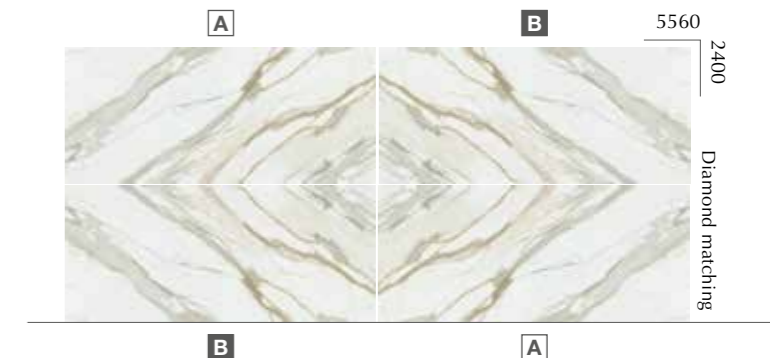

ALCUNI ESEMPI DI COMPOSIZIONE / LAYING PATTERN PROPOSALS