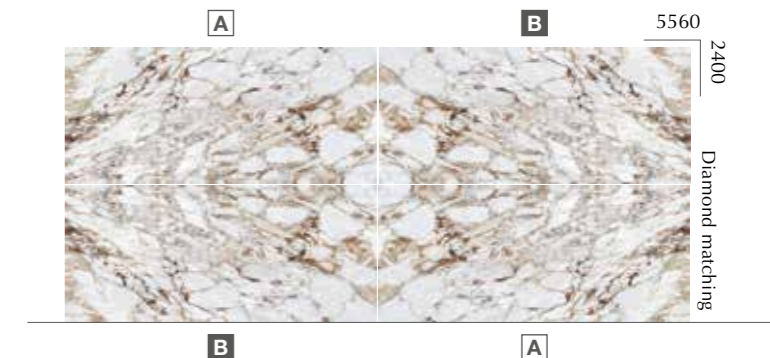

ALCUNI ESEMPI DI COMPOSIZIONE / LAYING PATTERN PROPOSALS